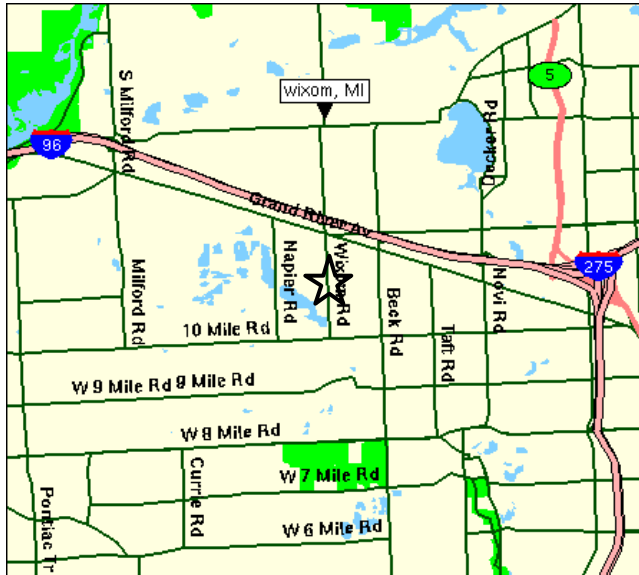

Map and Directions to:

Novi - Middle School Stadium

Created by: Northville Soccer Association

Maps courtesy of: Maps on Us (www.mapsonus.com)

Field Location:	Novi 11 Mile Road at Wixom (Northeast corner)
Comments:	Enter from 11 Mile Road, field is to the west