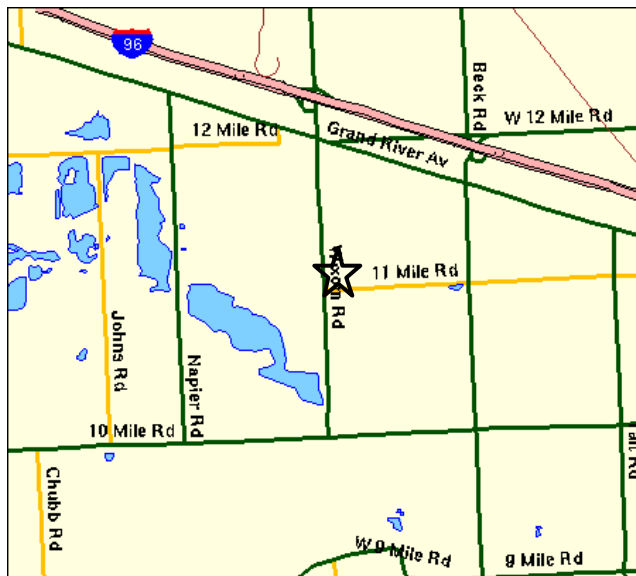

Map and Directions to:

Novi - Middle School Stadium

Created by: Northville Soccer Association

Maps courtesy of: Maps on Us (www.mapsonus.com)

Field Location:	Novi 11 Mile Road at Wixom (Northeast corner)
Comments:	Enter from 11 Mile Road, field is to the west

Zoom-Out

Zoom-In