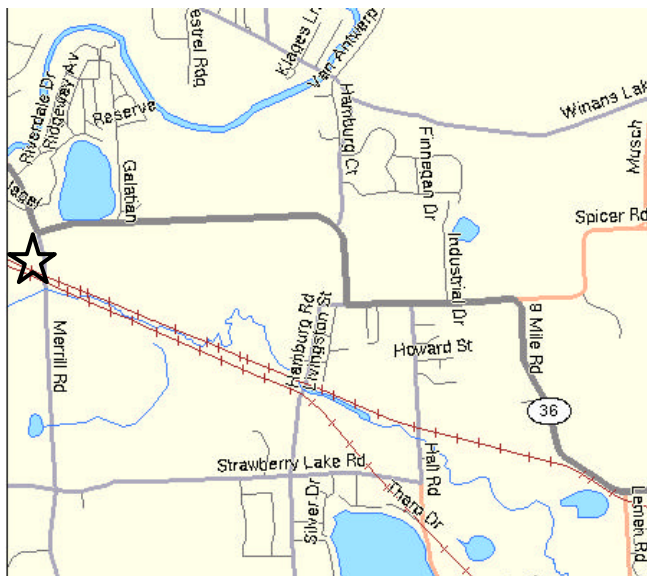

Map and Directions to:

Hamburg

Created by: Northville Soccer Association

Maps courtesy of: Maps On Us (www.mapsonus.com)

Field Location:	Hamburg Merrill Road south of M-36
Comments:	US-23 to Exit 55 (Silver Lake Road). Go west on Winans Lake Road until it ends at Hamburg Road. Turn left (south) onto Hamburg Road until it reaches M-36. Turn right (west) onto M-36 and go until Merrill Road (near Dairy Queen). Turn left (south) onto Merrill Road. Fields on the right.

Zoom-Out

Zoom-In