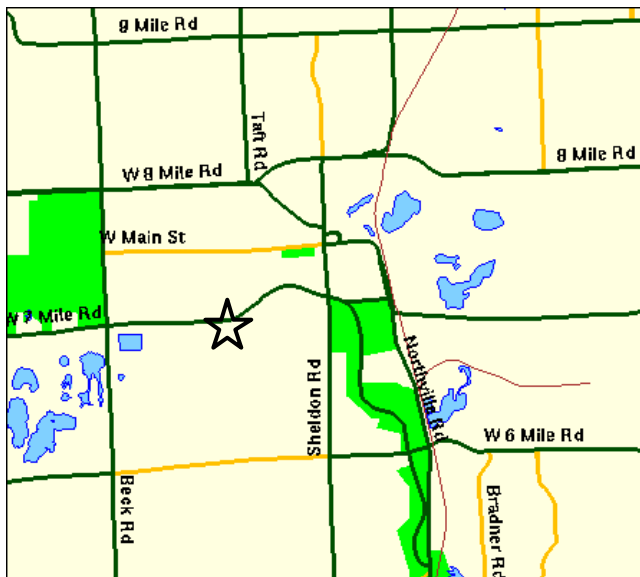

Map and Directions to:

Northville - Fish Hatchery Park

Created by: Northville Soccer Association

Maps courtesy of: Maps on Us (www.mapsonus.com)

Field Location:	Northville 7 Mile Road between Sheldon and Beck
Comments:	Park is on south side of 7 Mile Road. Fields are located behind the tennis courts.

Zoom-Out

Zoom-In