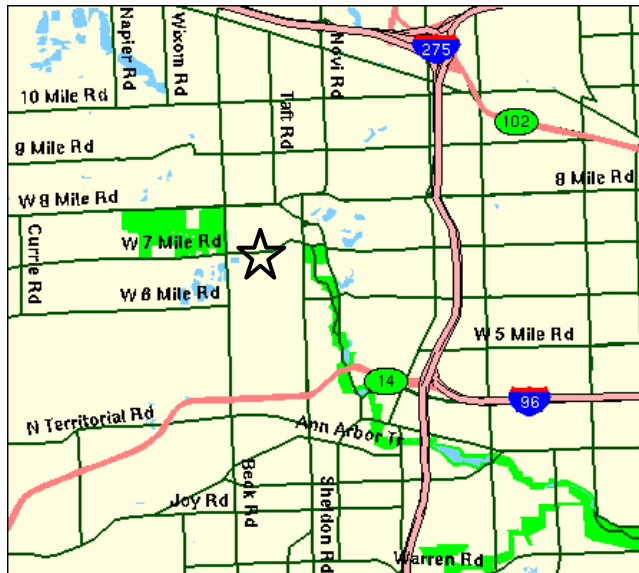

Map and Directions to:

## Northville - Fish Hatchery Park

Created by: Northville Soccer Association

Maps courtesy of: Maps on Us ([www.mapsonus.com](http://www.mapsonus.com))

<b>Field Location:</b>	<b>Northville</b> 7 Mile Road between Sheldon and Beck
<b>Comments:</b>	Park is on south side of 7 Mile Road. Fields are located behind the tennis courts.