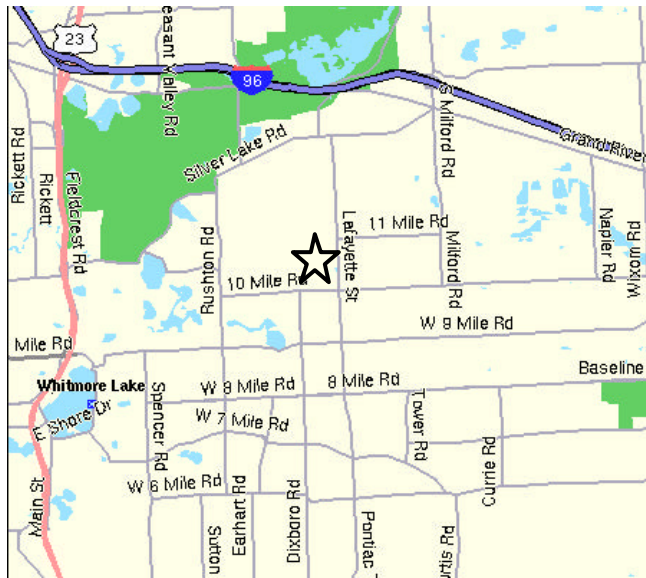

Map and Directions to:

# South Lyon - Bartlett Field

Created by: Northville Soccer Association

Maps courtesy of: Maps On Us ([www.mapsonus.com](http://www.mapsonus.com))

<b>Field Location:</b>	<b>South Lyon</b> Warren Road, north of 10 Mile Road
<b>Comments:</b>	10 Mile Road, one block west of Pontiac Trail. Turn right (north) onto Warren. Two blocks on Warren, turn left (west) into school parking lot. Fields are on west side of school.