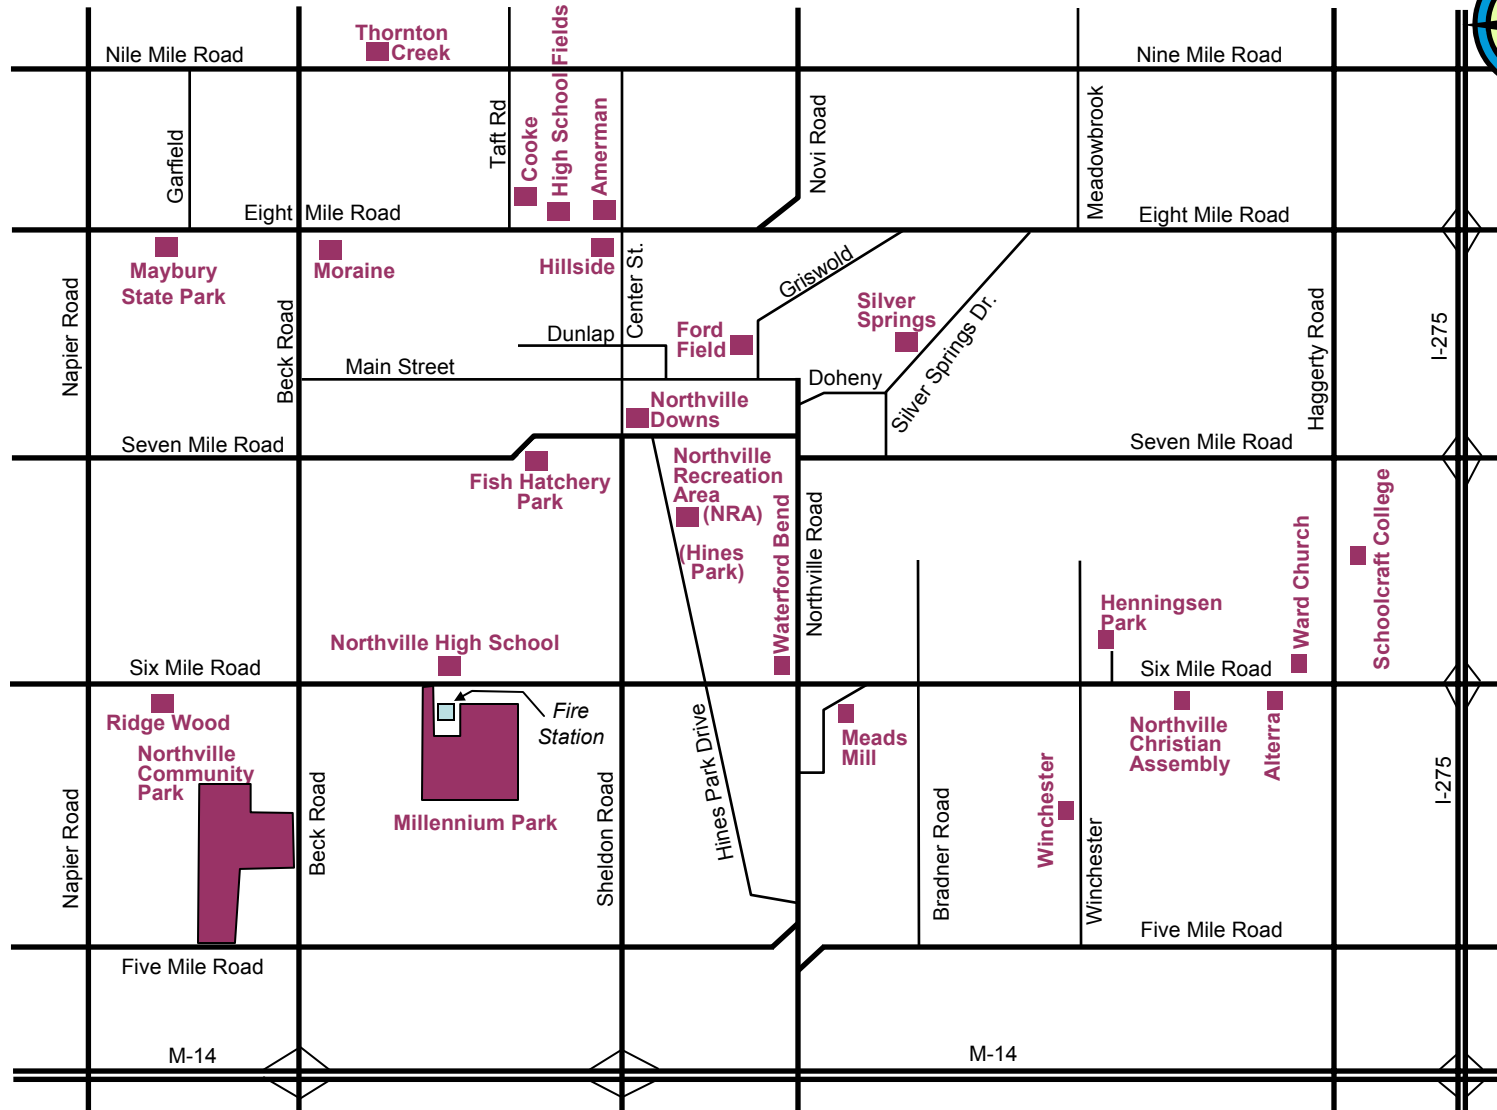

Northville Parks & Schools

Millennium Park

← To Beck Road

6 Mile Road

To Sheldon Road →

Spring 2009

Northville Community Park