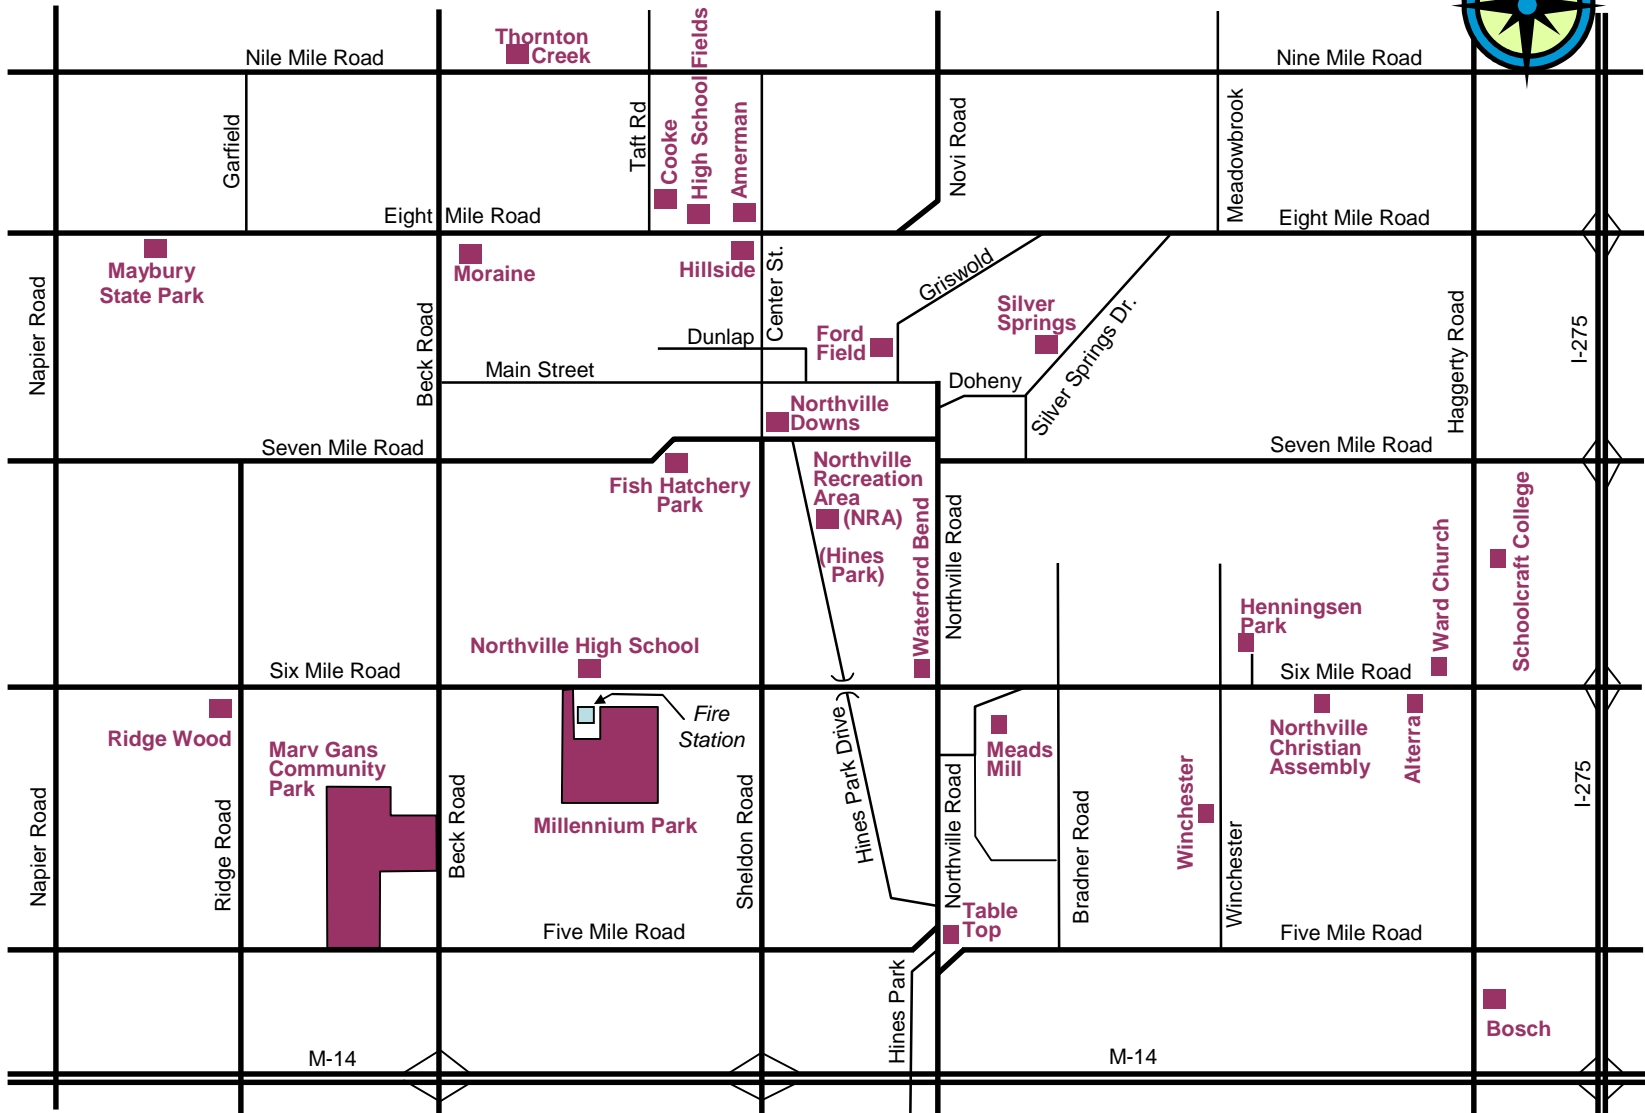

Northville Parks & Schools

Millennium Park

← To Beck Road

6 Mile Road

To Sheldon Road →

Marv Gans Community Park