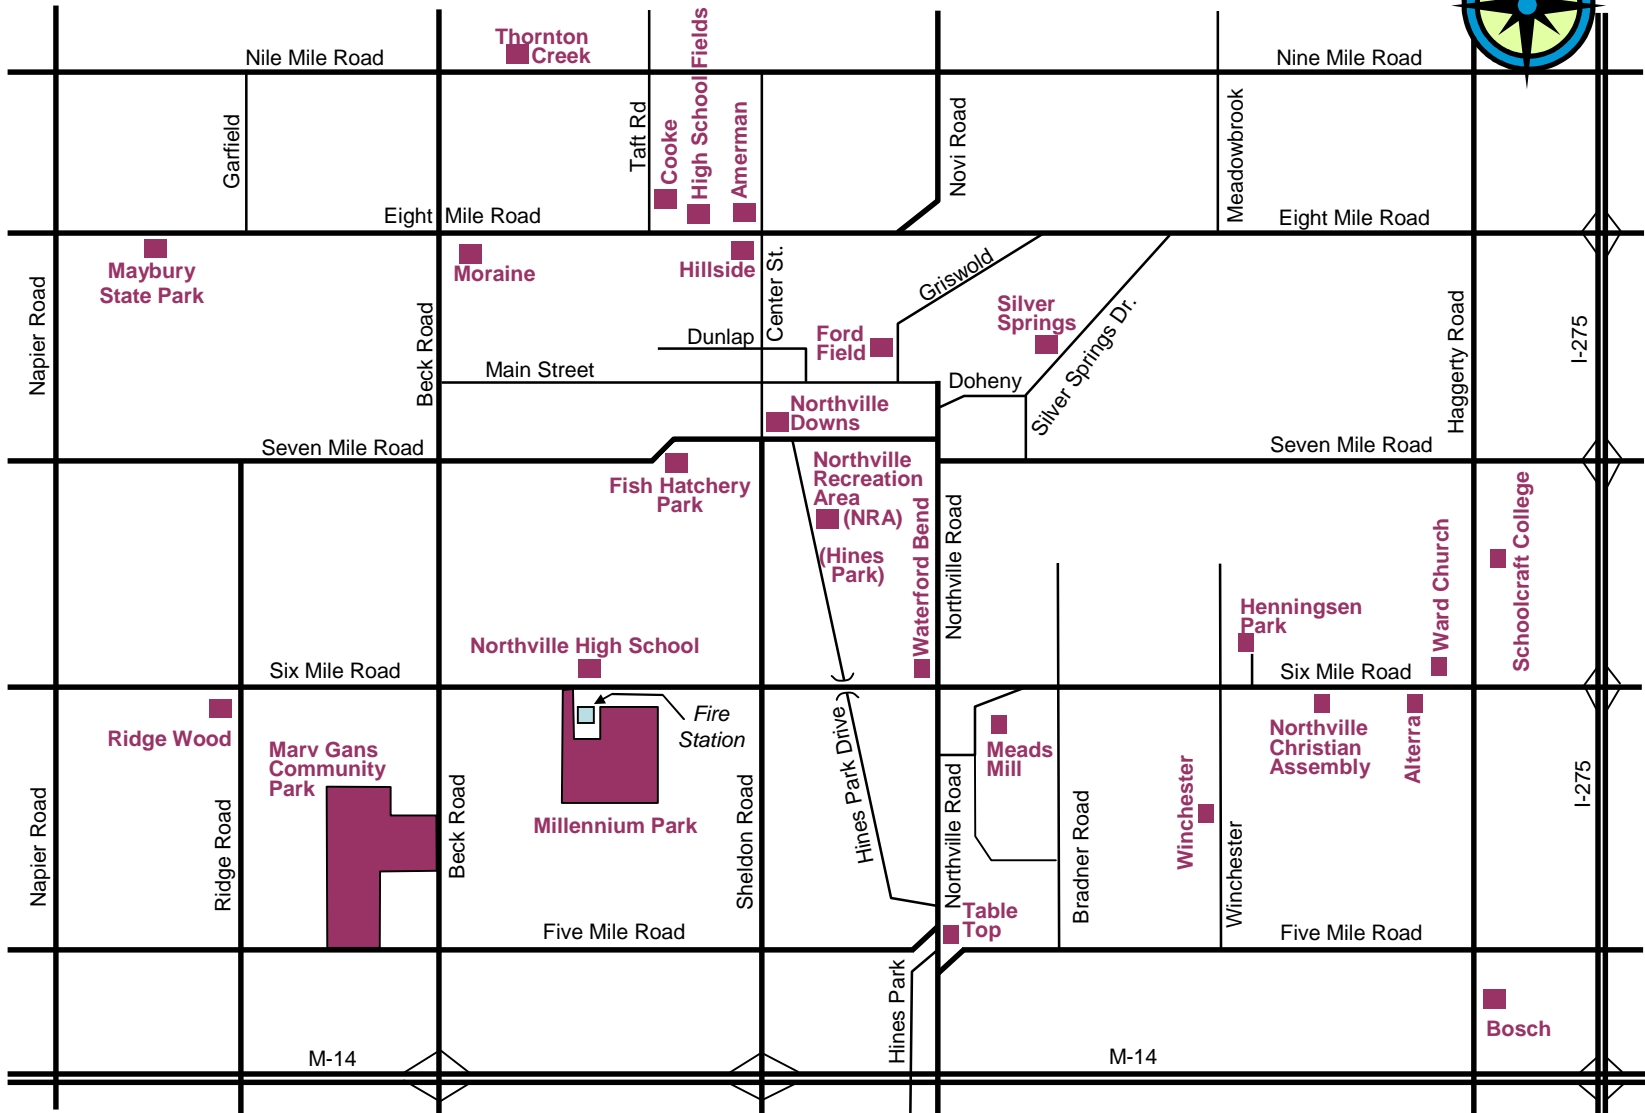

Northville Parks & Schools

Millennium Park

← To Beck Road

6 Mile Road

To Sheldon Road →

Field Sizes:

| | | | | | |
|---------------------|----------------------|----------------|---------------|--------------|---------------------------------------|
| | | | | | |
| 11v11 U13 and up | 9v9 Large U11-U12 | 9v9 U11-U12 | 7v7 U9-U10 | 5v5 U7-U8 | 3v3 U3-U6 3v3 U7 Rec 4v4 U8 Sel |

Marv Gans Community Park

NW NE
NCP14