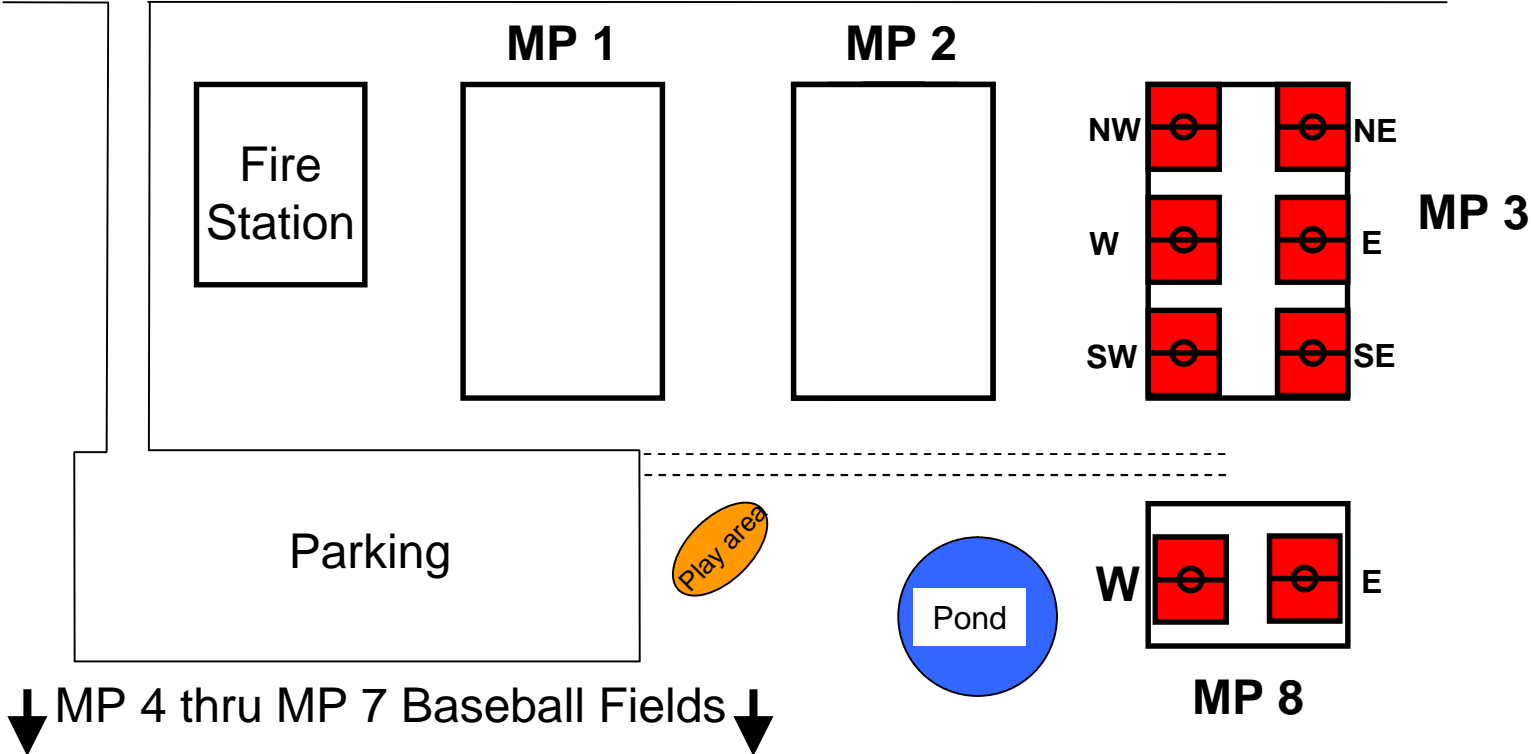

Northville Parks & Schools

Millennium Park

← To Beck Road

6 Mile Road

To Sheldon Road →

Field Sizes:

| | | | | | |
|---------------------|----------------------|----------------|---------------|--------------|---------------------------------------|
| | | | | | |
| 11v11 U13 and up | 9v9 Large U11-U12 | 9v9 U11-U12 | 7v7 U9-U10 | 5v5 U7-U8 | 3v3 U3-U6 3v3 U7 Rec 4v4 U8 Sel |